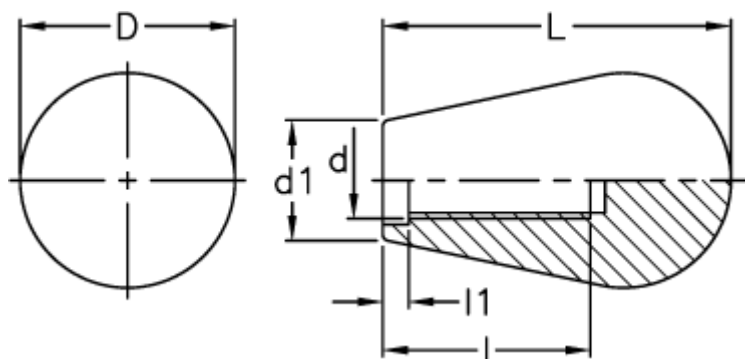

# Data Sheet

Article number: 2304020101  
Description: E+G Handle  
I.147/75-M14

## Measures

---

d = M14

D = 39

d1 = 22

l = 45

L = 77

l1 = 6.0